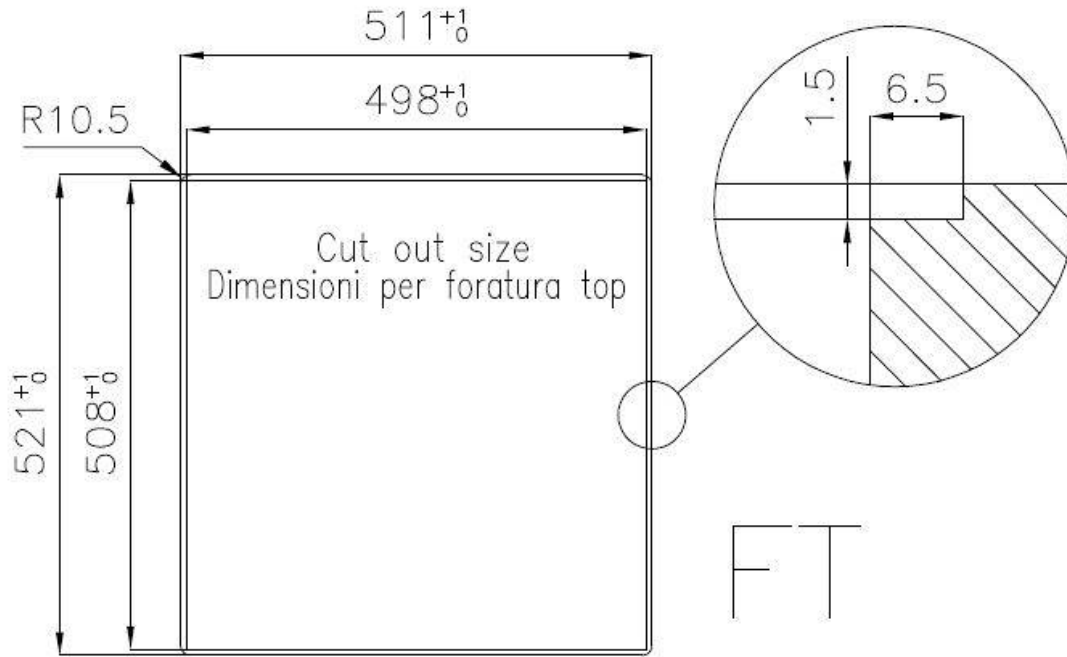

Lavello serie KE cod. 2264/080