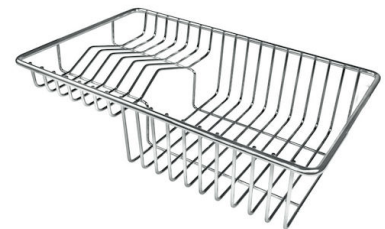

Deep bowls This bowls reach an important depth, over 20 cm, thanks to the advanced production technology, that can be offer great capiciency and praticity in all the washing operations.

Double mixer hole The large tap counter is already fitted with a series of 2 tap holes. In the second hole it is possible to install the remote control of the automatic drain or, alternatively, a practical soap dispenser.

Small radius Bowls with squared shapes with a modern design and an increased capacity, for a minimal aesthetics connected with an extreme praticity.

Lavello serie KE cod. 2264/080

GALLERY

EQUIPMENT

Automatic waste fitting - PM
8407 113

OPTIONAL ACCESSORIES

Cestello inox
8612 000

Glass chopping board
8631 300

HPDE Chopping board
8657 001

HPDE Twin chopping board
8644 101

Stainless steel plate rack
8100 154

Stainless steel plate rack
8100 303
* only in combination with the accessory
8644 101

Stainless steel plate rack
8100 201

White bowl
8153 100

Graters kit with ring-holder and food collection tray
8159 101
* only in combination with the accessory
8644 101

Stainless steel perforated tray

8151 000