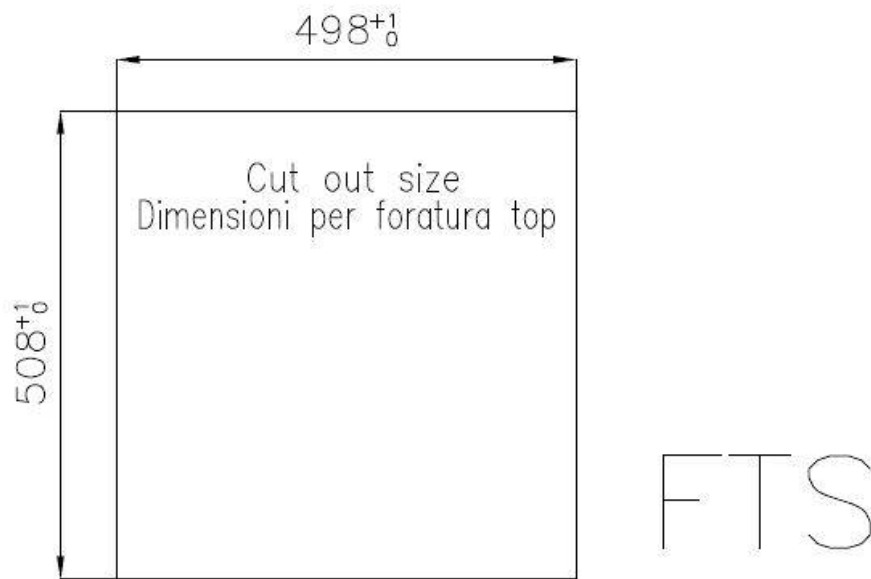

Lavello serie KE cod. 2264/080